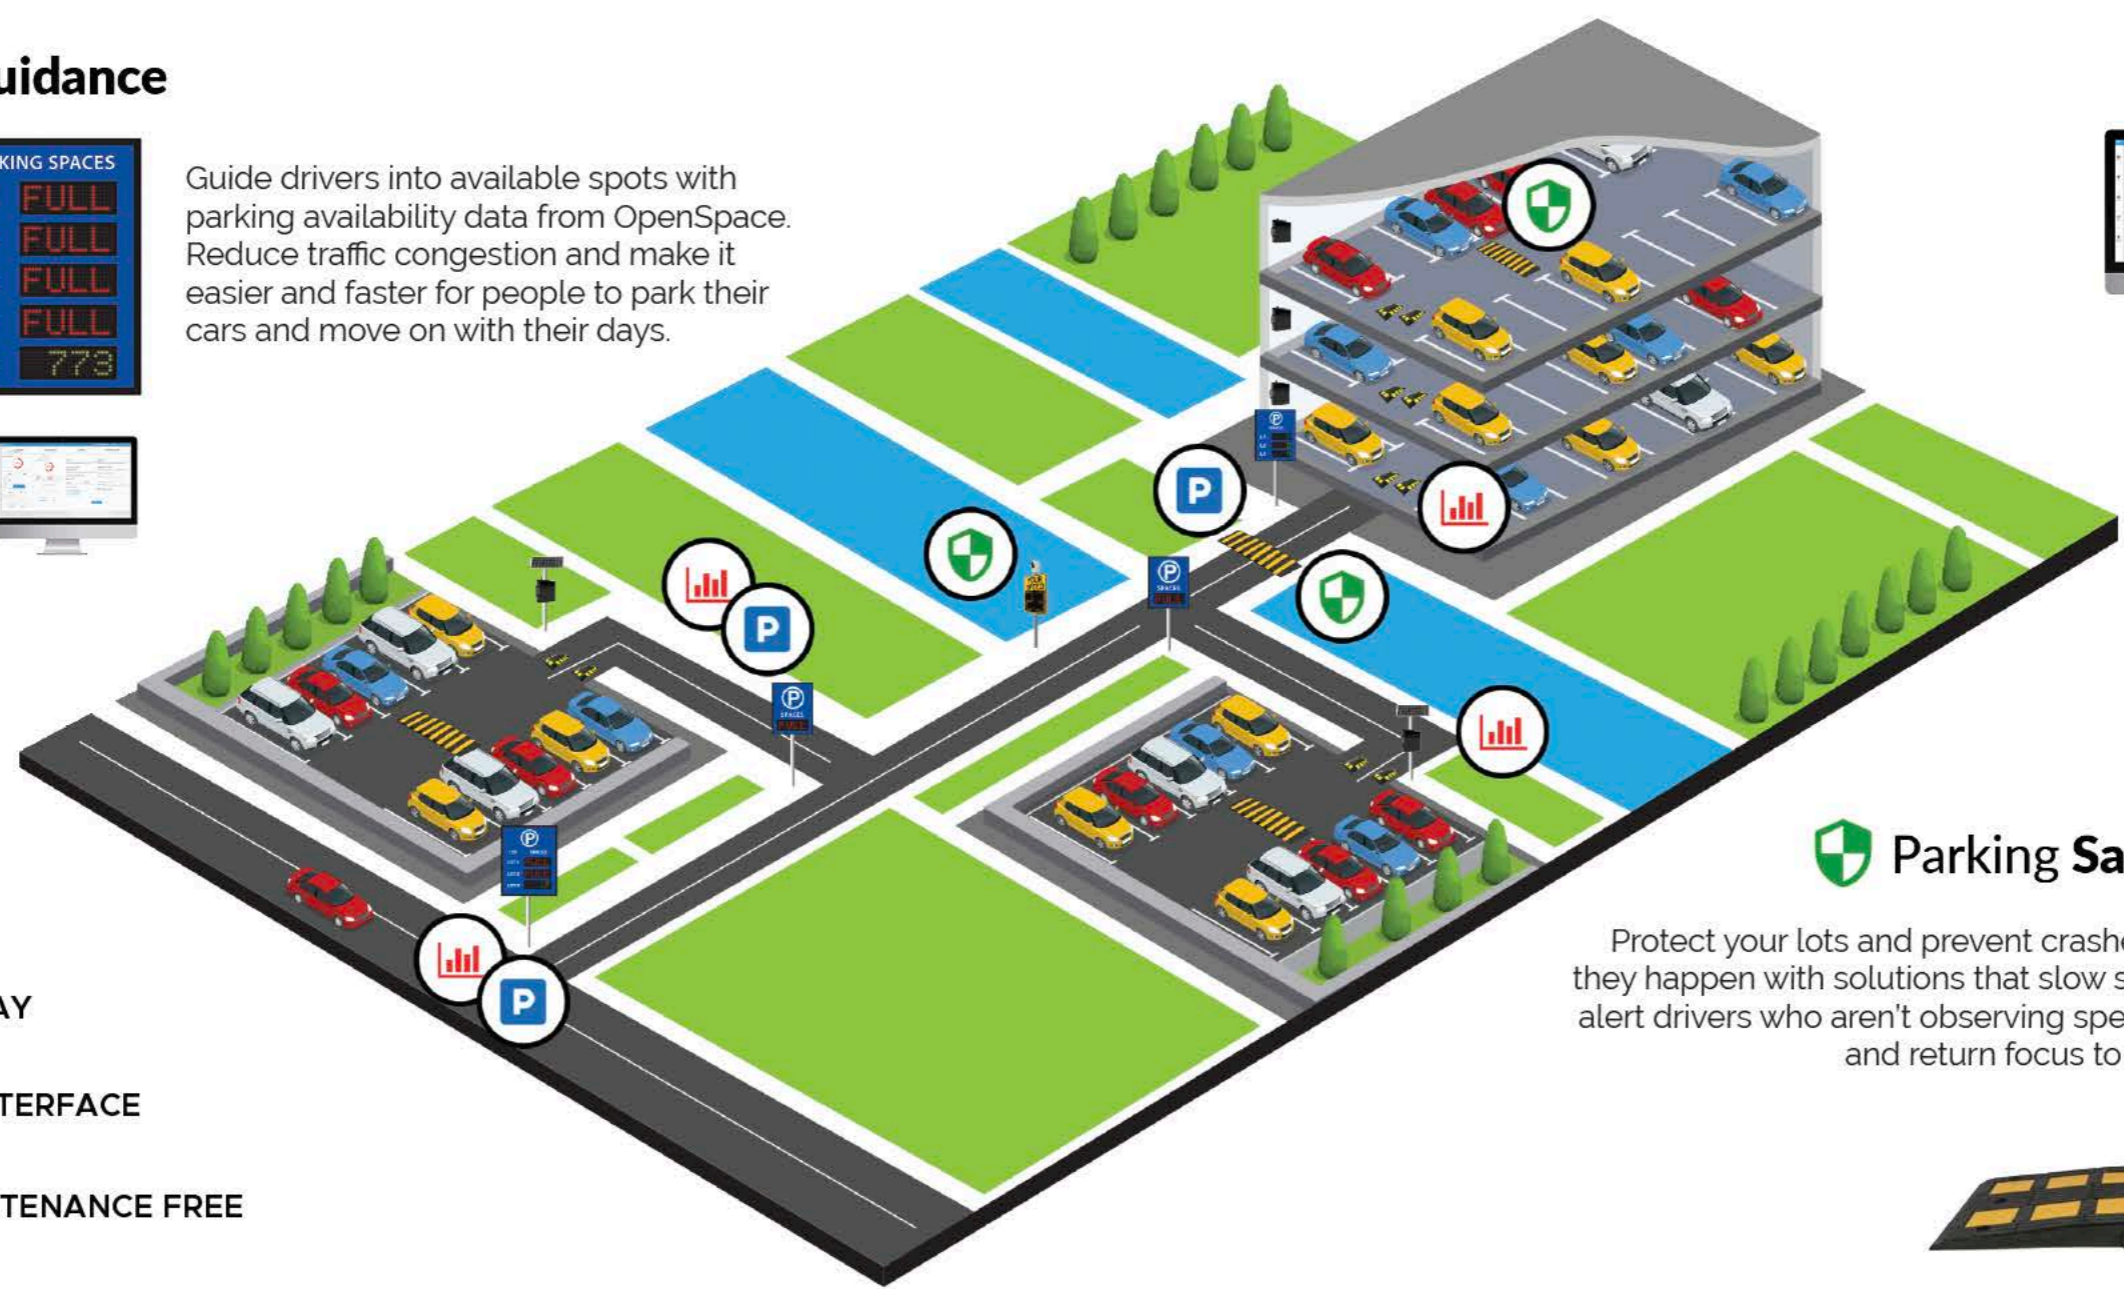

Indoor Lots

Outdoor Lots

Multi-Level Lots

Multi-Lots

P Parking Guidance

Guide drivers into available spots with parking availability data from OpenSpace. Reduce traffic congestion and make it easier and faster for people to park their cars and move on with their days.

Bar Parking Data

Make smarter, better informed decisions about how to manage your parking lot resources with data solutions that give you the statistics you need about how your lots are used every day.

- PLUG & PLAY**
- UNIFIED INTERFACE**
- 100% MAINTENANCE FREE**

Shield Parking Safety

Protect your lots and prevent crashes before they happen with solutions that slow speeders, alert drivers who aren't observing speed limits, and return focus to the road.

Full range of affordable data solutions.

Ingress and egress data collection.

Robust reports for analysis.

Remote access to data and statistics.

Parking availability data accessible by app.

All your data,
one **intuitive interface**.